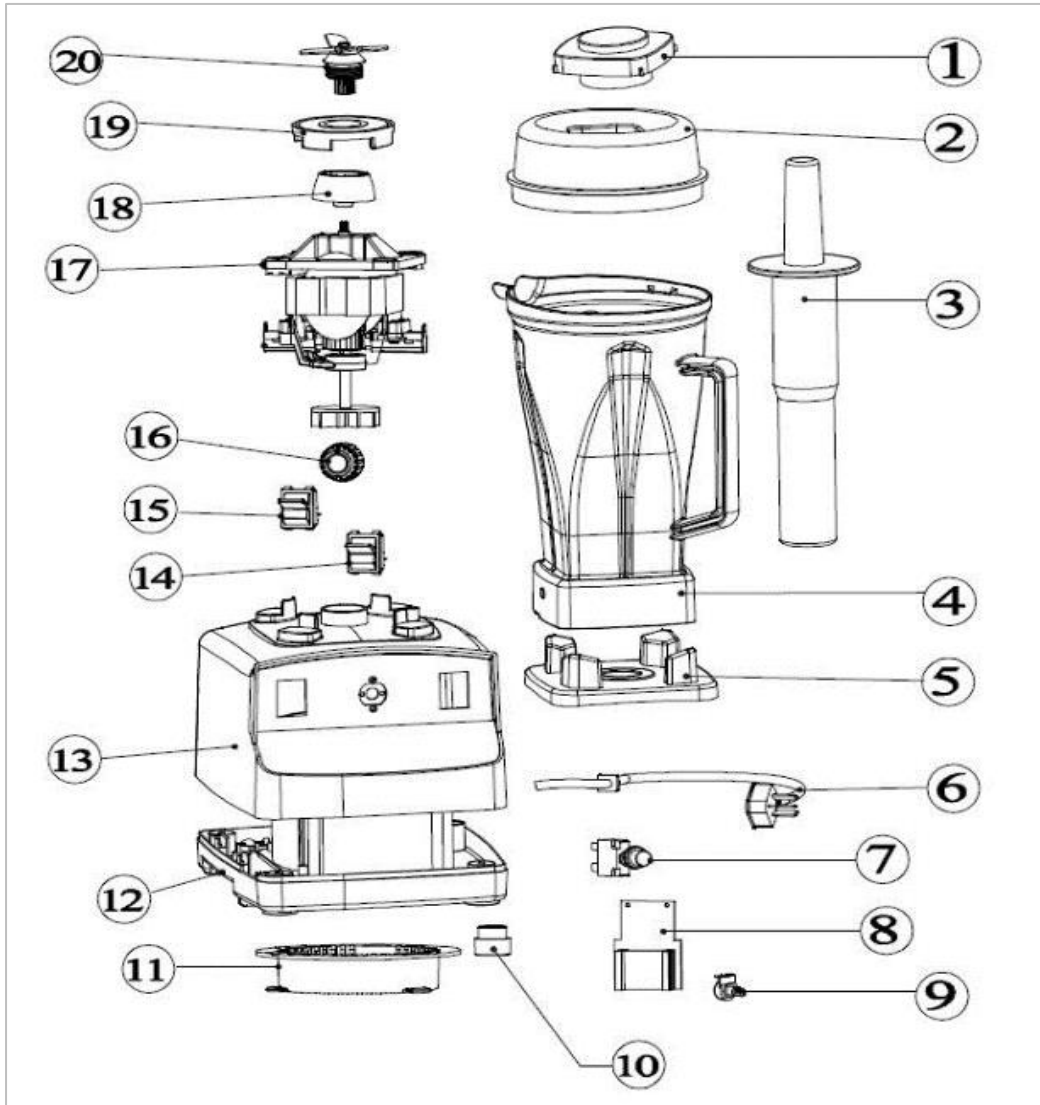

## TT-I777 Explosive Diagram and Parts List

No.	Name	Material	Quantity	Remark
1	Steam Valve Cap	PC	1	
2	Cup Cover	TPR	1	
3	Stir Bar	ABS	1	
4	Cup	PC	1	
5	Cup Mat	TPR	1	
6	Power Cord	PVC	1	
7	Overload Protector		1	7A
8	Speed Control Circuit Board	PVC	1	
9	Potentiometer		1	
10	Rubber Feet	TPR	4	
11	Exhaust Housing	ABS	1	
12	Pedastal	ABS	1	
13	Pedastal Cover	ABS	1	
14	Inching Switch	ABS	1	16A
15	Pulse Switch	ABS	1	16A
16	Knob	ABS	1	
17	Motor	9535	1	
18	Driver	Zinc Alloy	1	
19	Fixed Plate	Zinc Alloy	1	
20	Blades	Zinc Alloy	1	