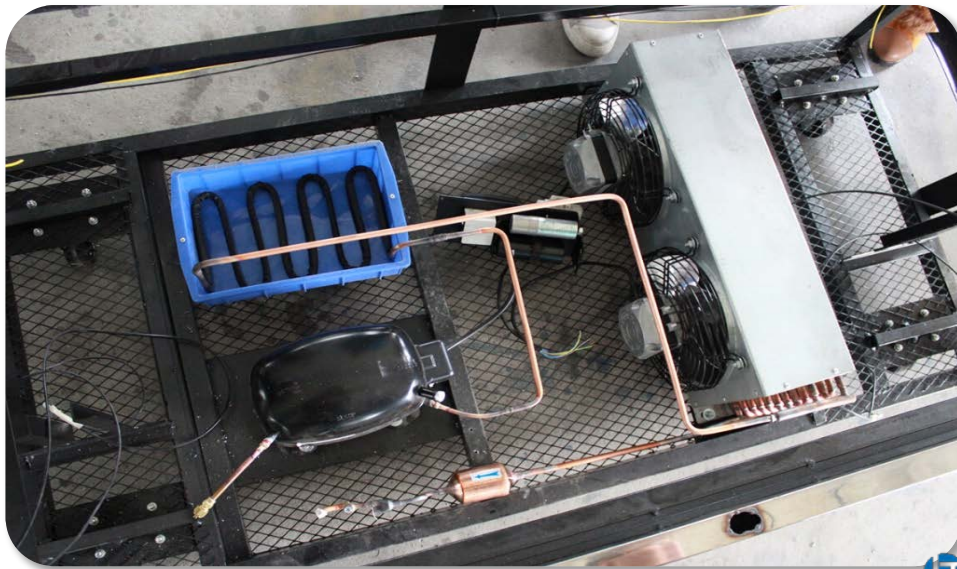

Air cooling, fast refrigeration, even cooling air. It is internal cooling system

TWO THOUSAND
SINCE 2008
WHOLESALE ONLINE COMMERCIAL KITCHEN EQUIPMENT FROM CHINA

More real pictures of the Showcases