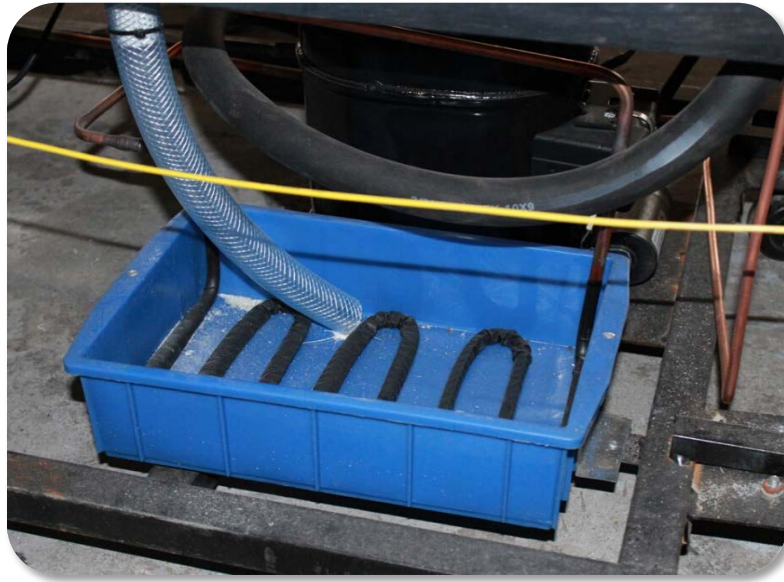

Automatic defrost system. It come with a tank to evaporate the water, no need to connect the drainage pipe

 **TWO THOUSAND**  
SINCE SINCE 2009  
WHOLESALE EXCLUSIVE COMMERCIAL KITCHEN EQUIPMENT FROM CHINA